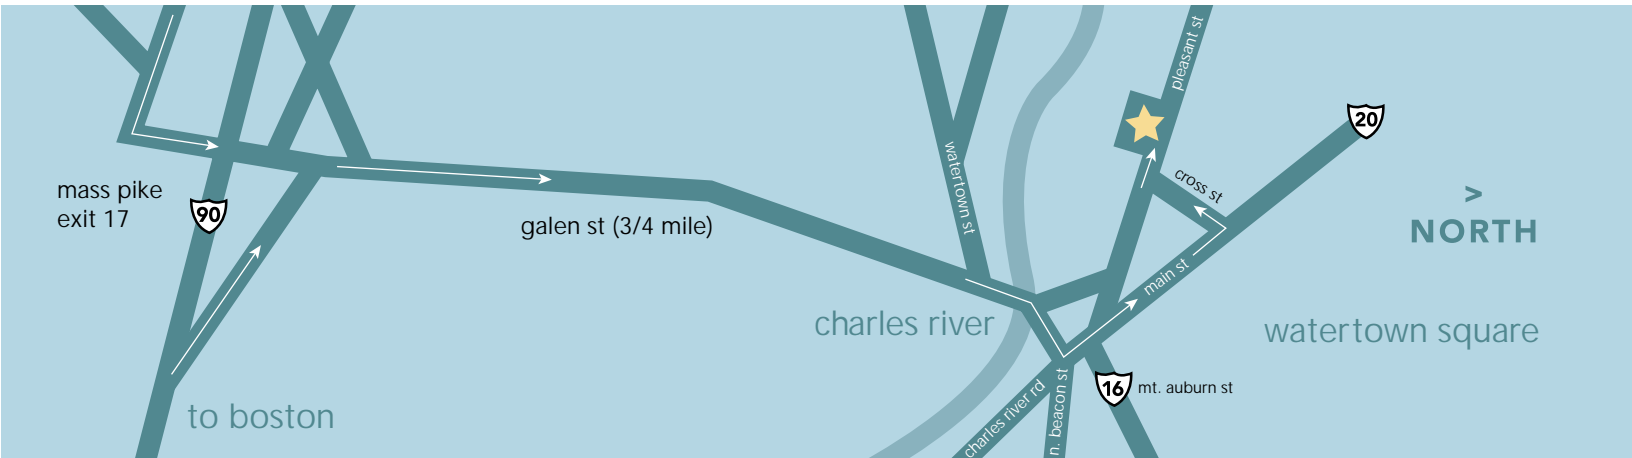

## Directions to Watertown office

### East bound off the Mass pike

Take Exit 17 and get into the left lane. When the road curves to your left, get into your right lane. Go towards Watertown. Follow Galen Street to Watertown Square. At the Square, take a left onto Main Street (Rte. 20). Immediately look for the yellow flashing light. Take a left onto Cross Street. At the end, take a right onto Pleasant Street. Sasaki is the gray building on the left.

### West bound off the Mass pike

Take Exit 17 and bear to the right. Follow Galen Street to Watertown Square. At the Square, take a left onto Main Street (Rte. 20). Immediately look for the yellow flashing light. Take a left onto Cross Street. At the end, take a right onto Pleasant Street. Sasaki is the gray building on the left.